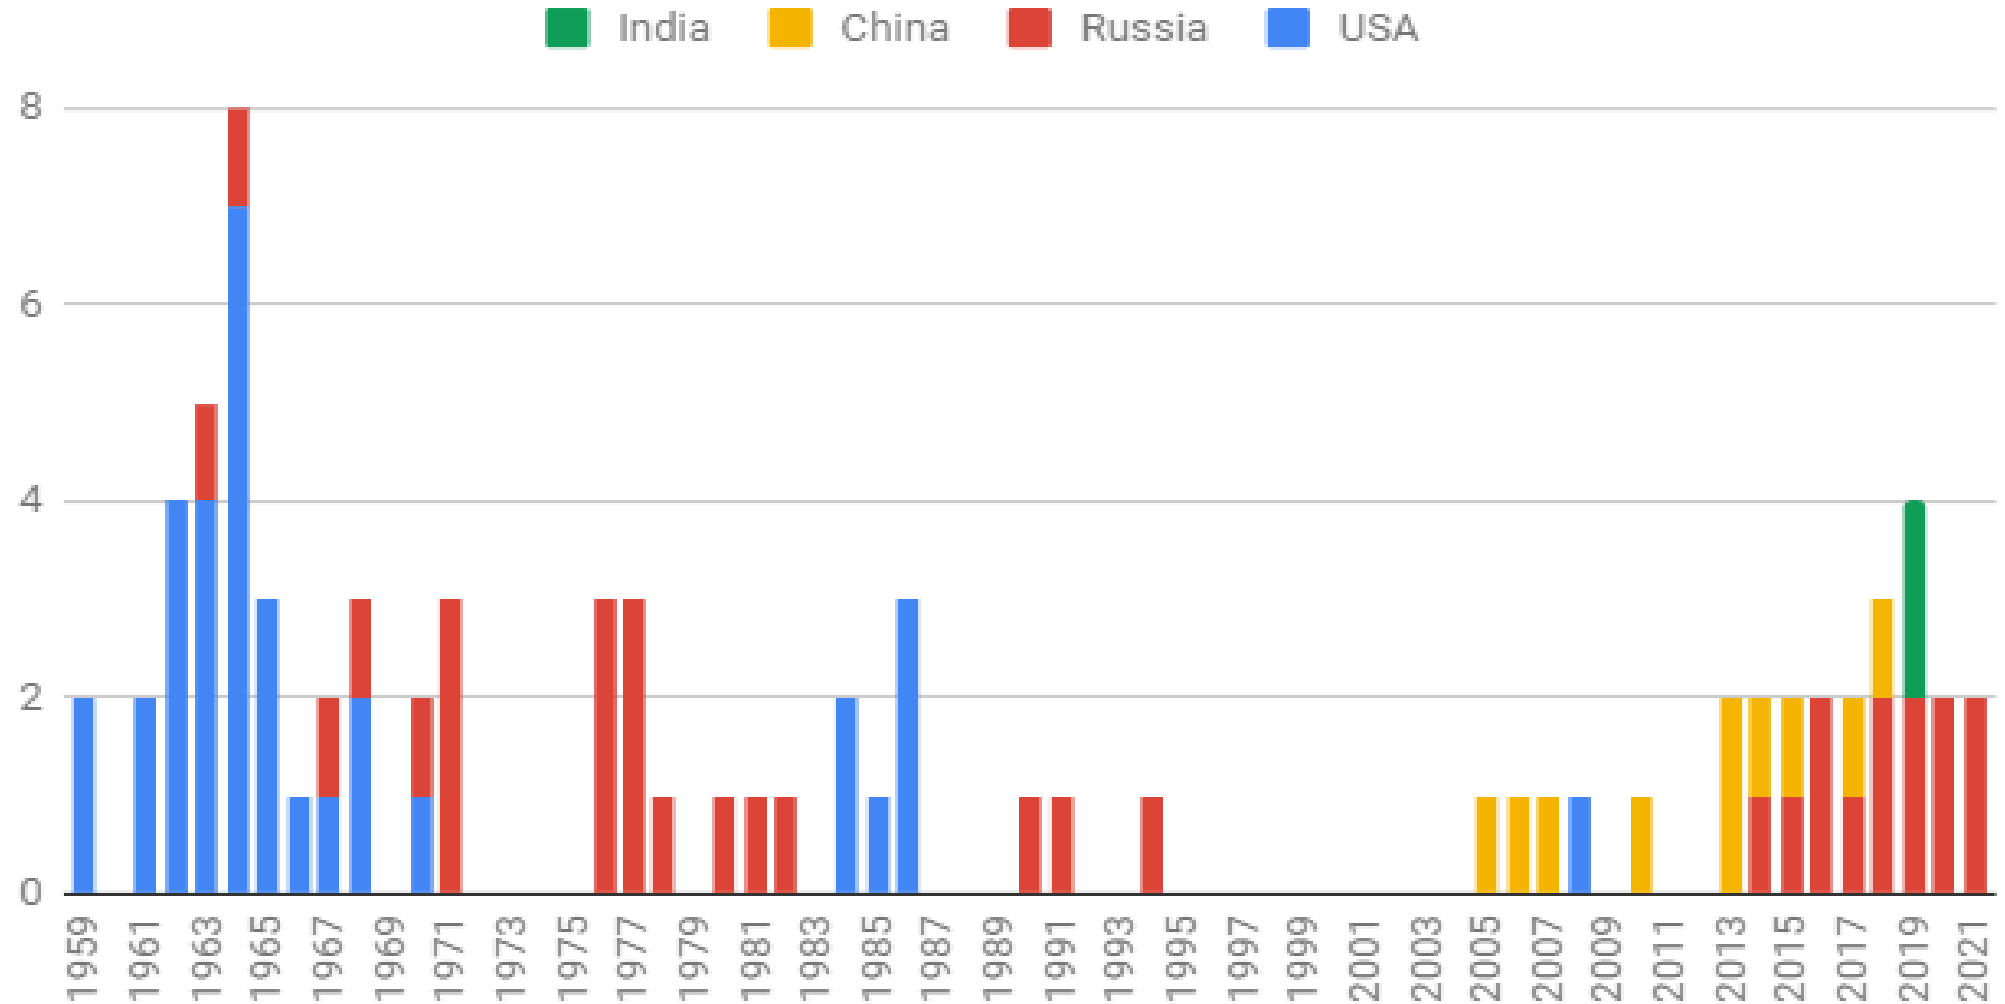

# ASAT Tests by Country

# ASAT Tests by Year

TABLE 5-1 – ORBITAL DEBRIS CREATED BY ASAT TESTS IN SPACE

DATE	COUNTRY	ASAT SYSTEM	TARGET	INTERCEPT ALTITUDE	TRACKED DEBRIS	DEBRIS STILL ON ORBIT	TOTAL DEBRIS LIFESPAN
Oct. 20, 1968	Russia	IS	Cosmos 248		253	79	50+ years
Oct. 23, 1970	Russia	IS	Cosmos 373		147	35	50+ years
Feb. 25, 1971	Russia	IS	Cosmos 394		117	52	50+ years
Dec. 3, 1971	Russia	IS	Cosmos 459		28	0	3.3 years
Dec. 17, 1976	Russia	IS	Cosmos 880		127	58	45+ years
May 19, 1978	Russia	IS-M	Cosmos 970		72	64	40+ years
Apr. 18, 1980	Russia	IS-M	Cosmos 1171		48	5	40+ years
Jun. 19, 1982	Russia	IS-M	Cosmos 1375		62	59	35+ years
Sept. 13, 1985	U.S.	ASM-135	Solwind	530 km	285	0	18+ years
Sept. 5, 1986	U.S.	Delta 180 PAS	Delta 2 R/B		16	0	< 1 year
Dec. 26, 1994	Russia	IS-M	Unknown		27	24	25+ years
Jan. 11, 2007	China	SC-19	FengYun 1C	880 km	3527	2763	15+ years
Feb. 20, 2008	U.S.	SM-3	USA 193	220 km	174	0	1+ year
Mar. 27, 2019	India	PDV-MK II	Microsat-R	300 km	128	1	2+ years
Aug.-Dec. 2019	Russia	Cosmos 2535	Cosmos 2536		27	14	3+ years
Nov. 15, 2021	Russia	Nudol	Cosmos 1408	470 km	1402	1225	Unknown
<b>Total</b>					<b>6349</b>	<b>4379</b>	