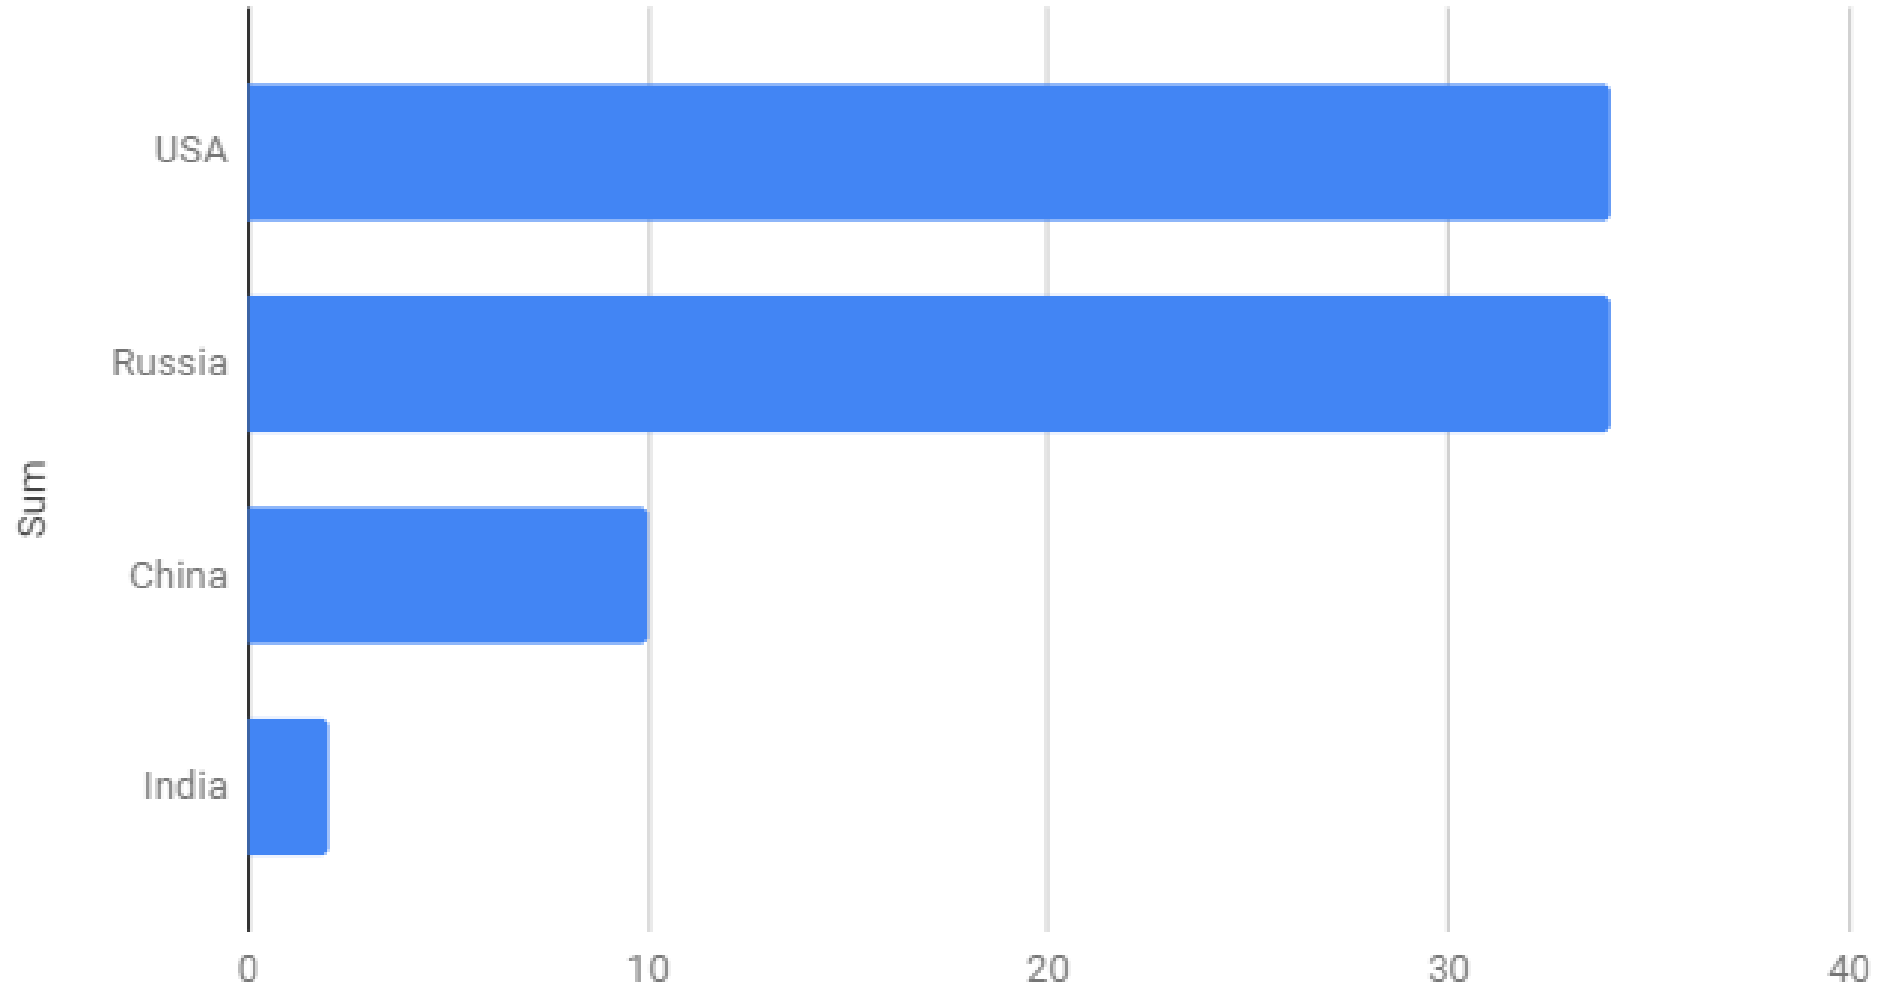

ASAT Tests by Country